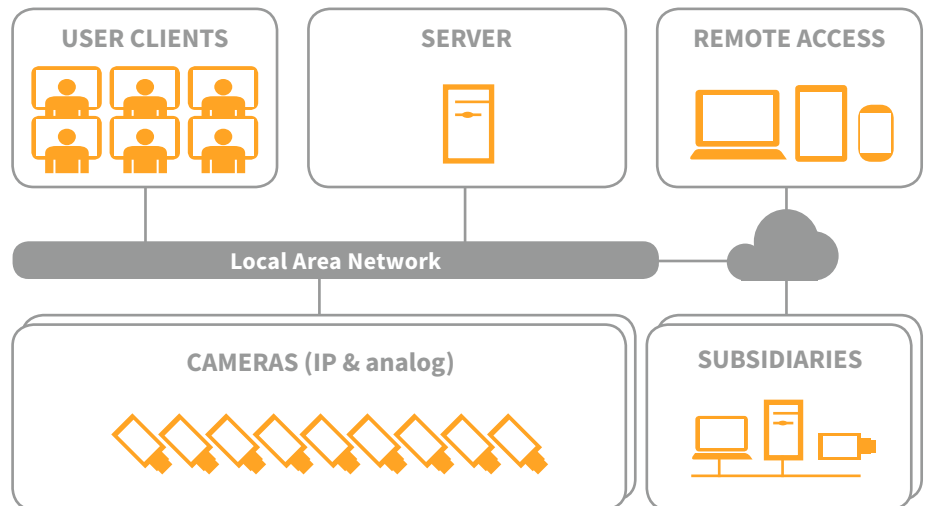

NETAVIS Observer eXtended Edition

NETAVIS Observer is a strong, IP-based software platform for professional video management and video analytics. The Observer is highly compliant, has best performance and unrivaled adaptability to customer requirements.

- ▶ **Professional entry-level product for multi site projects**
- ▶ **Archive Encryption, SNMP and Active Directory Integration included**
- ▶ **Possible integrations with customer's applications**
- ▶ **Video Wall module optionally available with this edition**

Figure: Example Architecture of a multi-site Installation

Observer grows with your needs!

In case of growing demands of the video management installation, the system can easily be upgraded to the unlimited Enterprise Edition by changing the software key only.