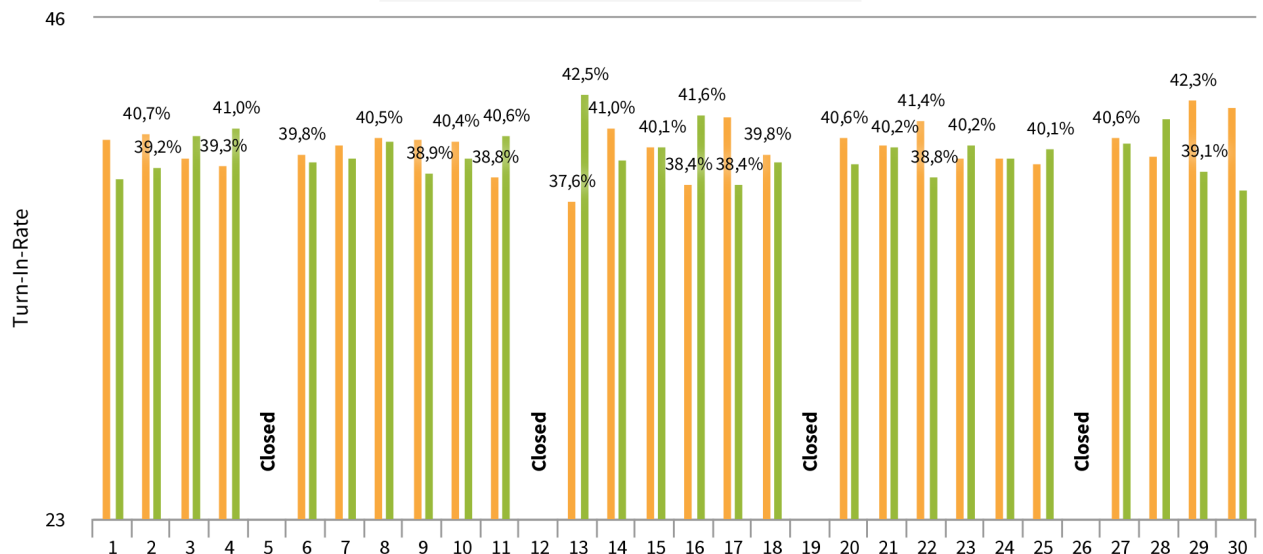

Monthly Report

Monthly Report Example A

2017 November

>1=A1: /E

Frequency : Location Vienna

&A>: fi \$- @

Location Comparison

Location	Turn-In-Rate
Location Vienna	40,15%
Location Budapest	39,88%

Age & Gender

Gender Segmentation: November

Age Segmentation: November

° ->?

Cars by Country: November

Country	Cars	%
AUT	383 020	57,09%
CZE	72 510	10,81%
HUN	119 100	17,75%
SVK	96 270	14,35%
Total	670 900	100%