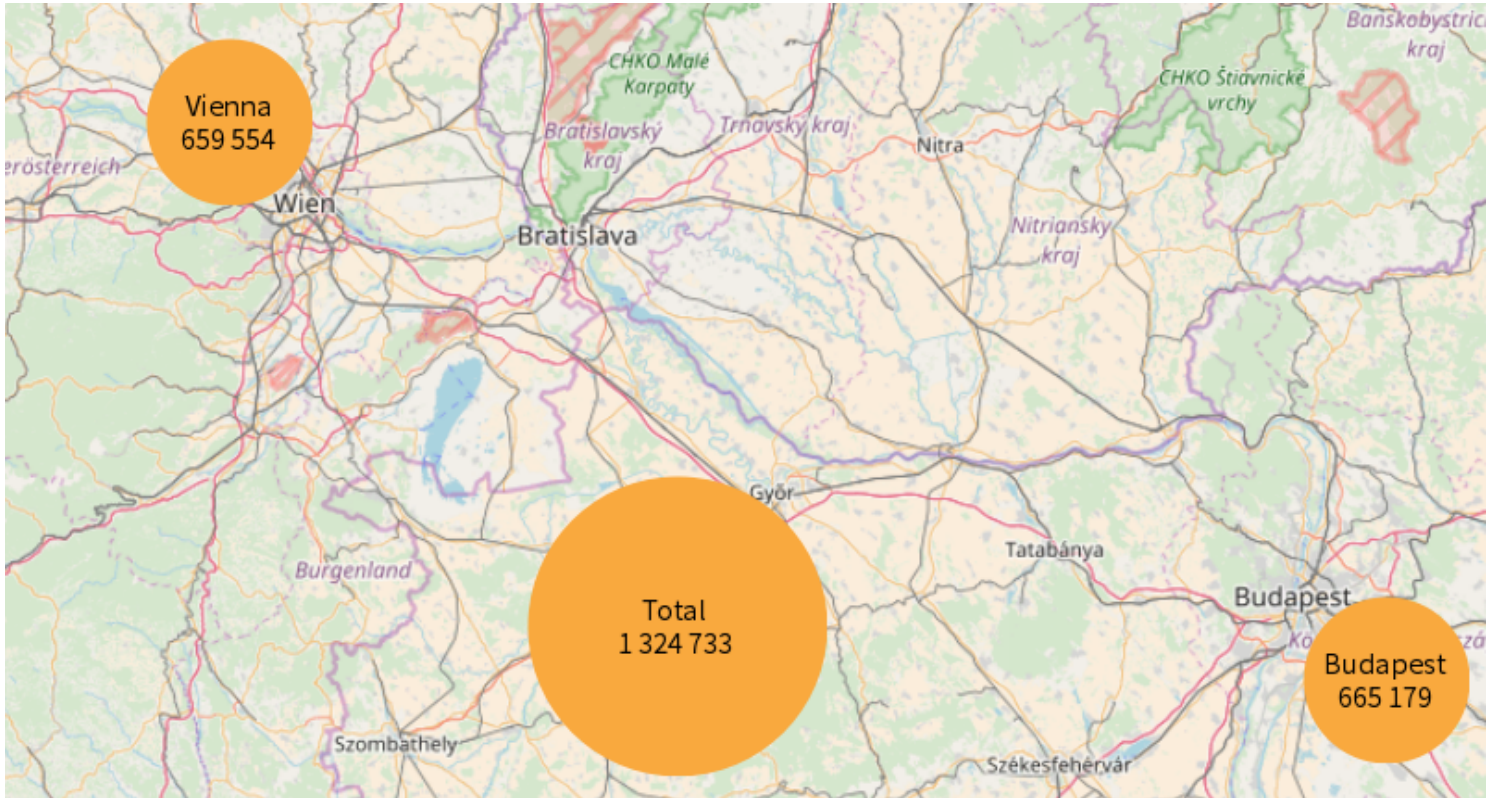

Age & Gender

Gender Segmentation: November

Age Segmentation: November

° ->?

Cars by Country: November

Country	Cars	%
AUT	383 020	57,09%
CZE	72 510	10,81%
HUN	119 100	17,75%
SVK	96 270	14,35%
Total	670 900	100%

Maps

Frequency Comparison VIE-BUD

Shop

Comments

2017-11-13 - 2017-11-18 : Special Sale: 25% Off