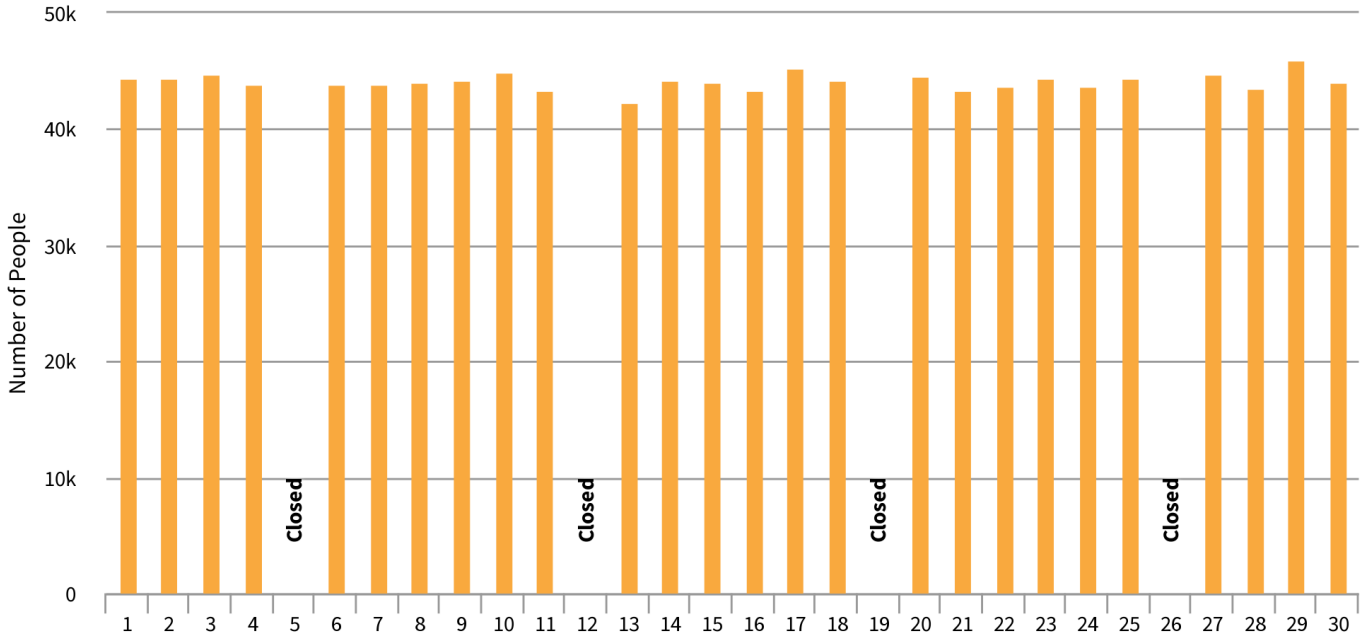

Monthly Report

Monthly Report Example A

2017 November

>1=A1: /E

Frequency : Location Vienna

&A>: fi \$- @

Location Comparison

Location	Turn-In-Rate
Location Vienna	40,15%
Location Budapest	39,88%

Age & Gender

Gender Segmentation: November

Age Segmentation: November

° ->?

Cars by Country: November

Country	Cars	%
AUT	383 020	57,09%
CZE	72 510	10,81%
HUN	119 100	17,75%
SVK	96 270	14,35%
Total	670 900	100%