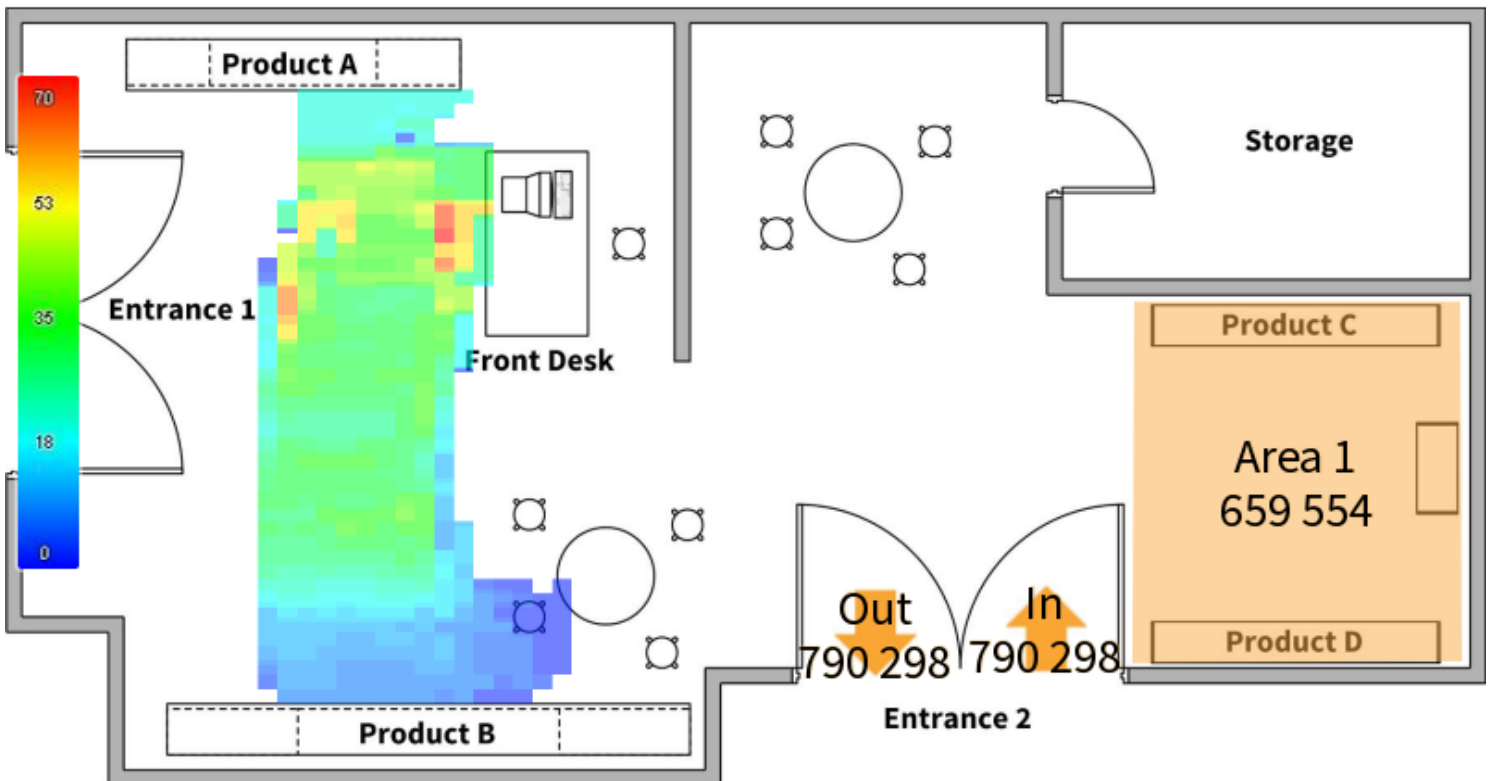

Maps

Frequency Comparison VIE-BUD

Shop

Comments

2017-11-13 - 2017-11-18 : Special Sale: 25% Off