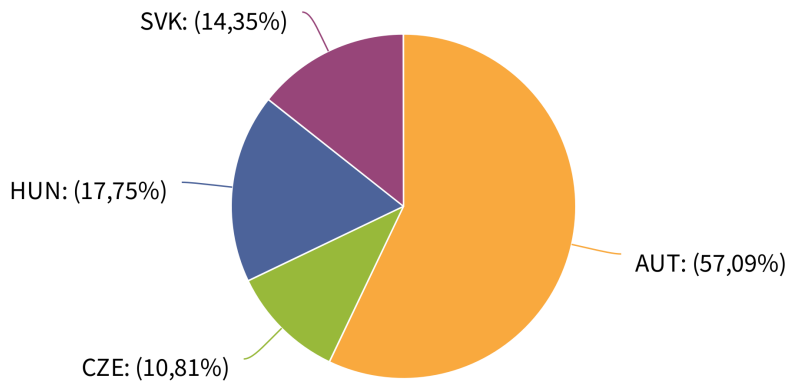

Age & Gender

Gender Segmentation: November

Age Segmentation: November

° ->?

Cars by Country: November

Country	Cars	%
AUT	383 020	57,09%
CZE	72 510	10,81%
HUN	119 100	17,75%
SVK	96 270	14,35%
Total	670 900	100%

Maps

Frequency Comparison VIE-BUD

Shop

Comments

2017-11-13 - 2017-11-18 : Special Sale: 25% Off