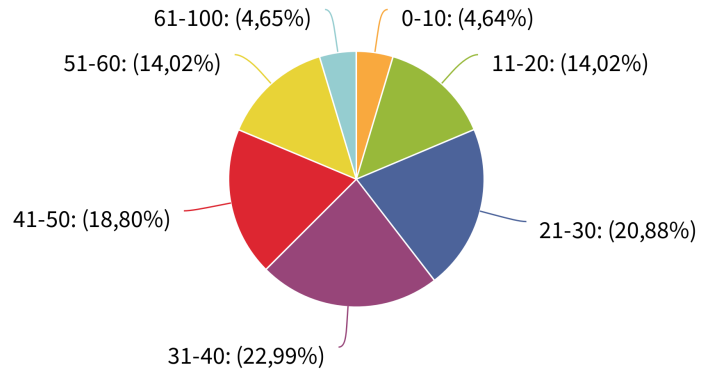

Monthly Report

Monthly Report Example A

2017 November

>1=A1: /E

Frequency : Location Vienna

&A>: fi \$- @

Location Comparison

Location	Turn-In-Rate
Location Vienna	40,15%
Location Budapest	39,88%

Age & Gender

Gender Segmentation: November

Age Segmentation: November

° ->?

Cars by Country: November

Country	Cars	%
AUT	383 020	57,09%
CZE	72 510	10,81%
HUN	119 100	17,75%
SVK	96 270	14,35%
Total	670 900	100%