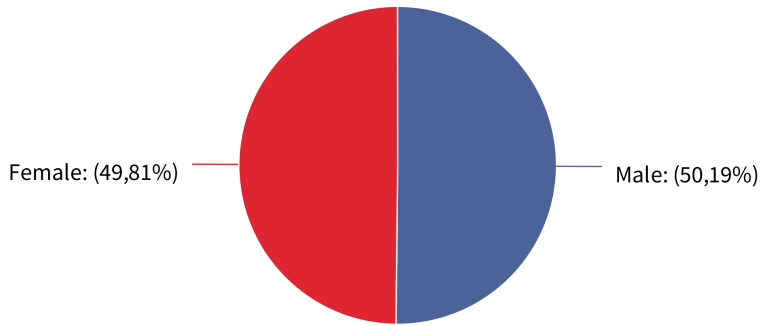

Monthly Report

Monthly Report Example A

2017 November

>1=A1: /E

Frequency : Location Vienna

&A>: fi \$- @

Location Comparison

Location	Turn-In-Rate
Location Vienna	40,15%
Location Budapest	39,88%

Age & Gender

Gender Segmentation: November

Age Segmentation: November

° ->?

Cars by Country: November

Country	Cars	%
AUT	383 020	57,09%
CZE	72 510	10,81%
HUN	119 100	17,75%
SVK	96 270	14,35%
Total	670 900	100%